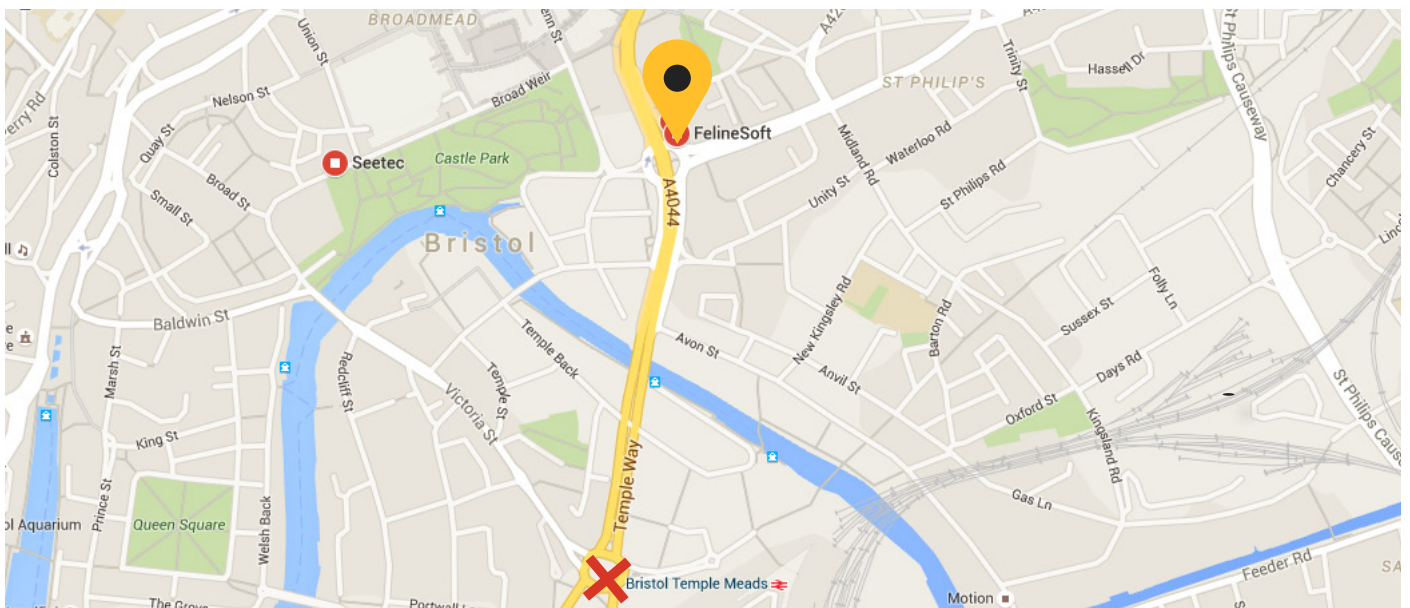

Travelling by car

Our sat nav postcode is **BS1 3AE**.
We are located just off Temple Way/ A4044.

Travelling by train

Yolk Recruitment Bristol is ideally situated under one mile from Bristol Temple Meads station and is approximately a 5 minute walk.

Travelling by bus

The nearest bus routes to Yolk Recruitment Bristol are:

Old Market, Temple Way – Bus 8, 9, 11A, 178
Old Market, Bond Street – Bus 42, 43, 44

Parking at Yolk Recruitment Cardiff

There is no parking on site, however there is ample parking in Bristol Broadmead NCP car park which is opposite the building.

www.ncp.co.uk/find-a-car-park/car-parks/bristol-broadmead/