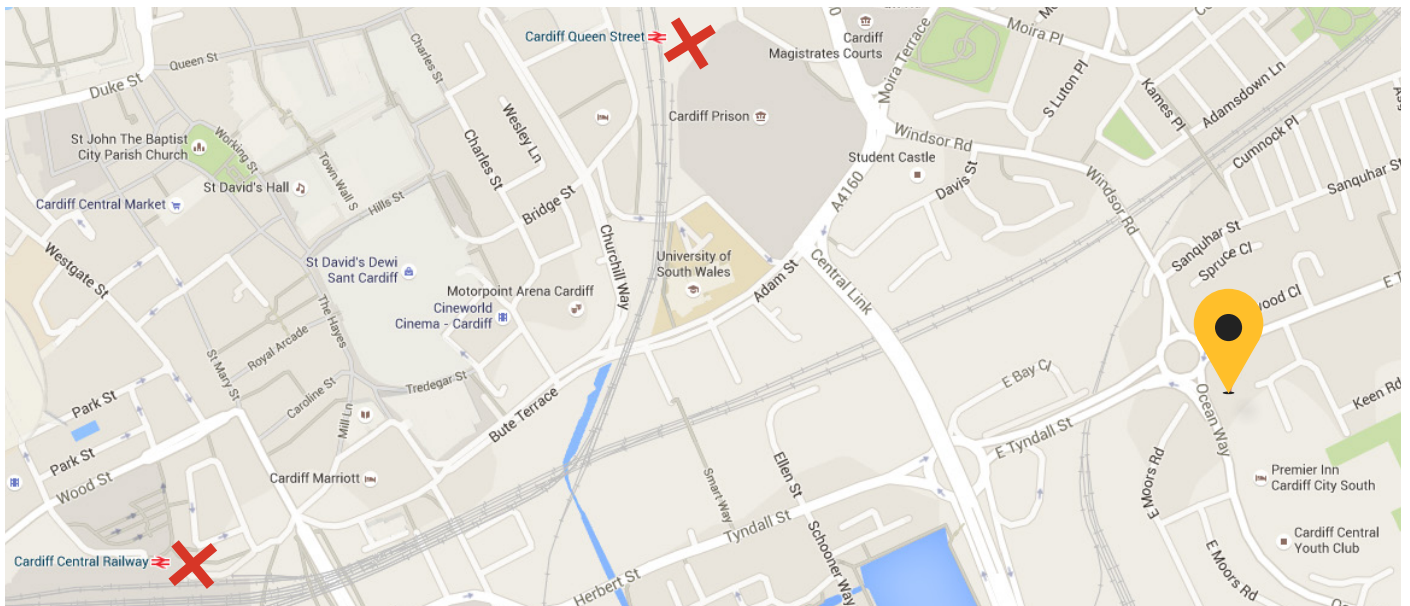

Travelling by car

Our sat nav postcode is **CF24 5JW**.

We are located just off The Magic Roundabout at the bottom of Ocean Way, Cardiff.

Travelling by train

Yolk Recruitment Cardiff is ideally situated just one mile from both Cardiff Central and Cardiff Queen Street stations and is approximately a 15 minute walk from either station.

Travelling by bus

The nearest bus routes to The Shell are:

Cardiff Bus, Number 11 service Cardiff Bay via Tremorfa, Splott, Pengam Green Tesco, Grounds Tremorfa. *Alight at The Square, Meteor Street, Adamsdown Post Office, Adamsdown which is an 8 minute walk from the office.*

Cardiff Bus, Number 2 service Cardiff City Centre- Cardiff City Centre (Anticlockwise) Canal Street (Stop JF), Canal Street, Cardiff Central Library, Cardiff. *Alight at The Square, Meteor Street, Adamsdown Post Office, Adamsdown which is an 8 minute walk from the office.*